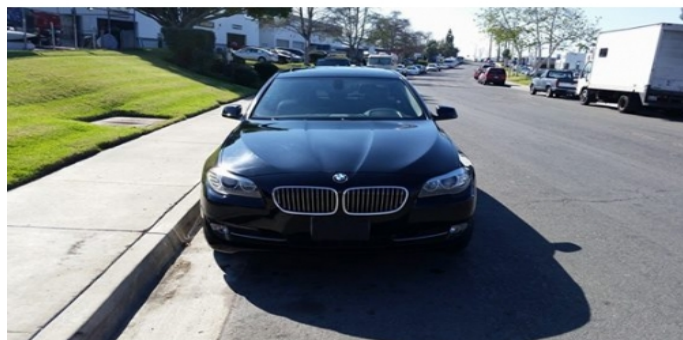

Vehicle Information

Owner ID	admin_007	Stock Number	3EP2VP94CUUEE6WVD9AT	Make	BMW	Model	5 Series
Mileage	44000 miles	Price	29,995.00 USD	Interior color		Exterior color	
Year	2011	Door(s)	4	Fuel type	premium unleaded (required)	Transmission	0
Warranty	Warranty Available	Status	New	Availability	Available		
Vehicle ID	FJJ52ENPL4YMJNNCBVEN	Body type	Sedan	VIN	WBAFR1C50BC748226		

Pictures

Details

528i 4dr Sedan (3.0L 6cyl 8A)

(858) 432-2626

Engine features

- 3
- 6 cylinders

Main features

- Rear Adjustable Headrests
- Driver's Seat Easy Entry
- Adaptive Brakelights
- Front Power Adjustable Headrests
- Automatic On/Off Headlights
- Automatic Delay Off Headlights
- Daytime Running Lights
- Front Fog/Driving Lights
- Exterior Entry Lighting
- Power Passenger Seat Lumbar Adjustment
- Satellite Communications
- Bluetooth
- Height Adjustable Driver's Seat
- Height Adjustable Passenger Seat
- Power Driver's Seat Lumbar Adjustment
- Multi-Zone Climate Control
- AM/FM HD Radio/CD/MP3 Audio System