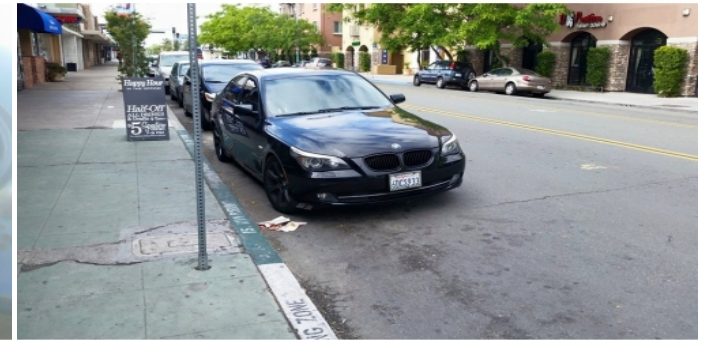

Pictures

Details

535i 4dr Sedan (3.0L 6cyl Turbo 6M)

858-790-4144

call for an appointment...car is equipped with sport and premium package and has navigation. All blacked out.

Engine features

- 3
- 6 cylinders